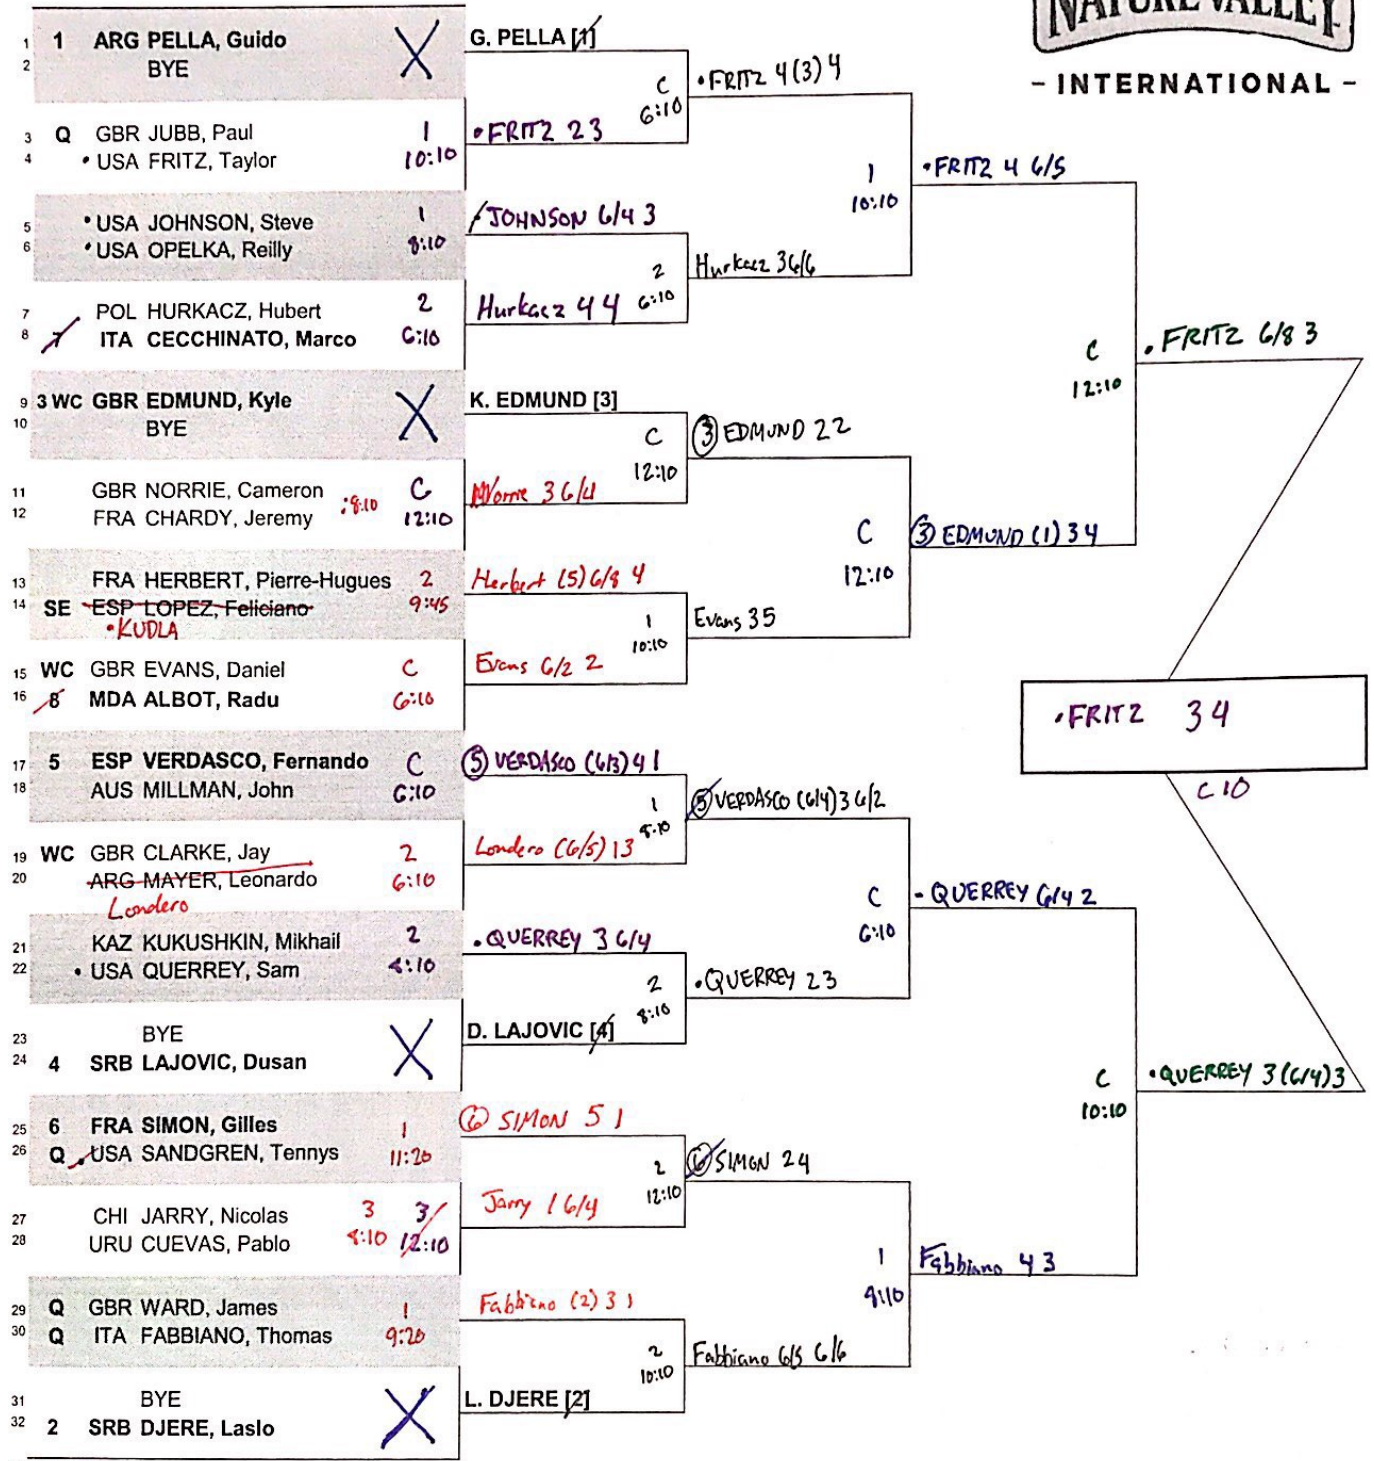

# Nature Valley International - Eastbourne

CITY, COUNTRY  
Eastbourne, Great Britain

TOURNAMENT DATES  
June 23-29, 2019

SURFACE  
Grass

TOTAL FINANCIAL COMMITMENT  
€ 745,880

STATUS NAT MAIN DRAW SINGLES

- INTERNATIONAL -

ATP Inc. © Copyright 2014

SEEDED PLAYERS	RANK	PRIZE MONEY	POINTS	ALTERNATES / LUCKY LOSERS	WITHDRAWALS
1 PELLA, Guido	24	WINNER	€ 117,925	250	
2 DJERE, Laslo	27	FINALIST	€ 63,765	150	
3 EDMUND, Kyle	30	SEMI-FINALIST	€ 35,215	90	
4 LAJOVIC, Dusan	31	QUARTER-FINALIST	€ 20,010	45	
5 VERDASCO, Fernando	37	SECOND ROUND	€ 11,505	20	
6 SIMON, Gilles	38	FIRST ROUND	€ 6,890	0	
7 CECCHINATO, Marco	40	RETIREMENTS/WALKOVERS			
8 ALBOT, Radu	41	FOLLOW LIVE SCORING AT www.ATPTour.com			
LAST DIRECT ACCEPTANCE		Jarry - 71		ATP SUPERVISOR(S)	Tom Barnes

9/4 1-1 1-2  
5/5 3-1 0-2

6/3

3/2

1/2

0/2