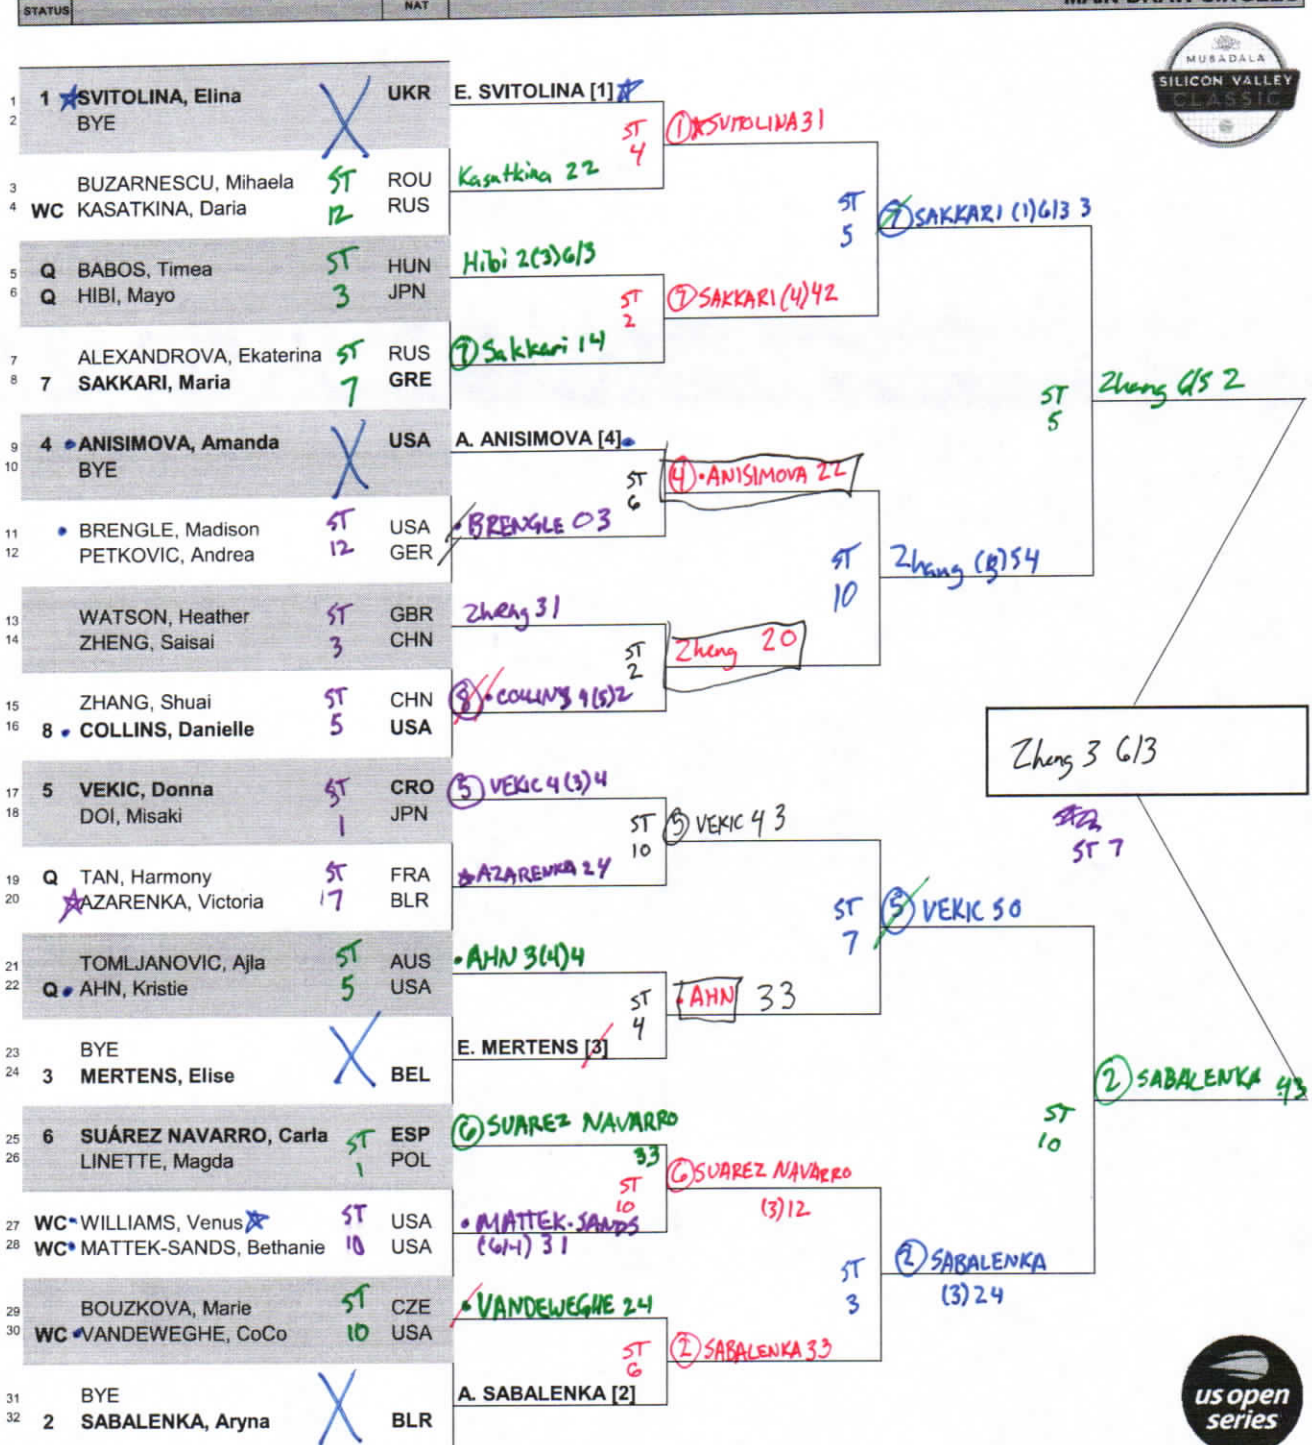

# Mubadala Silicon Valley Classic

CITY, COUNTRY  
San Jose, CA, USA

TOURNAMENT DATES  
29 July - 4 August 2019

SURFACE  
Hard, Decoturf

TOTAL FINANCIAL COMMITMENT  
\$876,183

MAIN DRAW SINGLES

WTA TOUR, Inc. © Copyright 2018

SEEDED PLAYERS	RANK	PRIZE MONEY	POINTS	ALTERNATES / LUCKY LOSERS	RETIREMENTS/WALKOVERS
1 SVITOLINA, Elna	7	WINNER	\$151,070	470	
2 SABALENKA, Aryna	10	FINALIST	\$80,500	305	
3 MERTENS, Elise	20	SEMI-FINALIST	\$44,000	185	
4 ANISIMOVA, Amanda	23	QUARTER-FINALIST	\$25,150	100	
5 VEKIC, Donna	26	SECOND ROUND	\$12,575	55	
6 SUÁREZ NAVARRO, Carla	29	FIRST ROUND	\$8,245	1	
7 SAKKARI, Maria	30				
8 COLLINS, Danielle	33				

FOLLOW LIVE SCORING AT [www.WTATENNIS.com](http://www.WTATENNIS.com)

LAST DIRECT ACCEPTANCE	Heather Watson (122)	WTA SUPERVISOR(S)	Melanie Tabb
------------------------	----------------------	-------------------	--------------

8. 4 2-0 2-0  
7 1 6 2-0 3-1

8 4-0 2-2  
6 0-2 2-2

6  
2

3  
6

1  
0