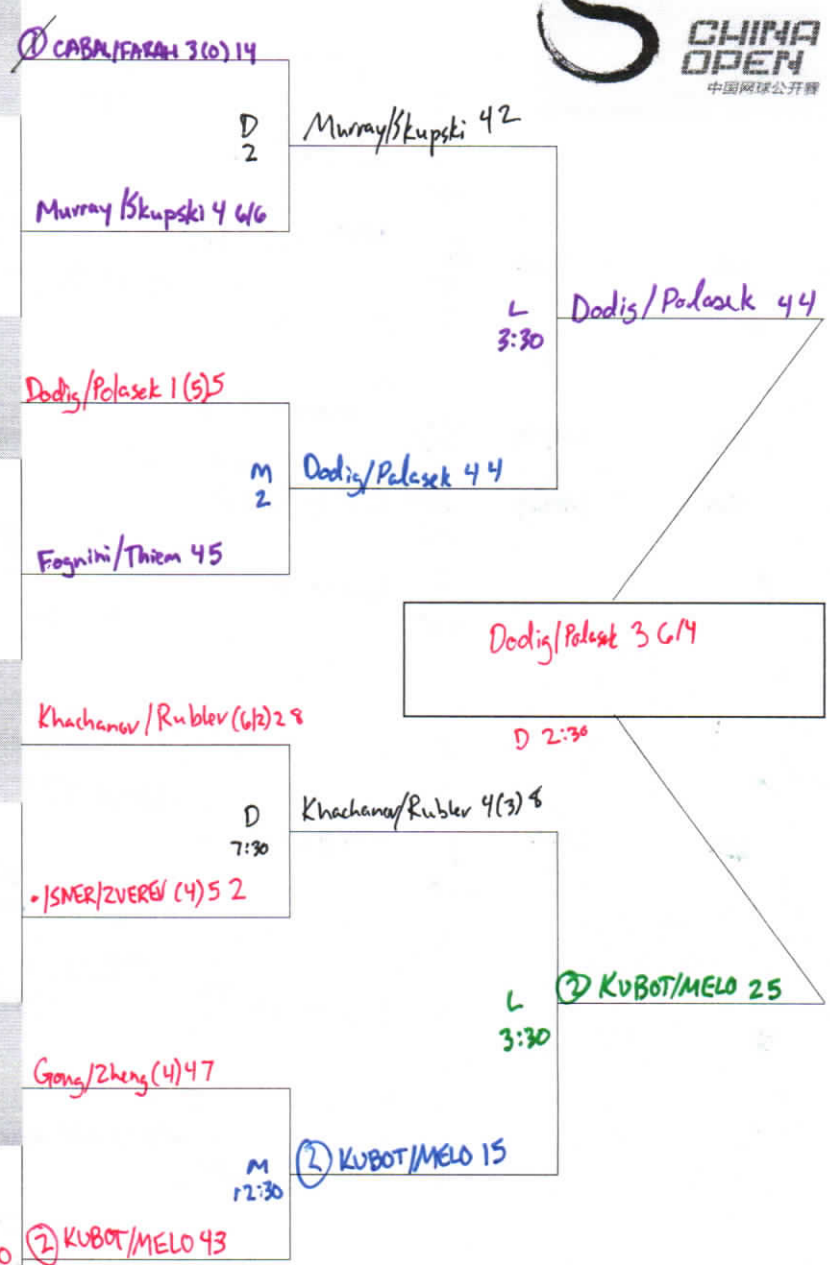

CHINA OPEN

CITY, COUNTRY
Beijing, CHN

TOURNAMENT DATES
27 Sep - 6 October

SURFACE
Hard

TOTAL FINANCIAL
$3,666,000

STATUS NAT. MAIN DRAW D

1	COL	Jan Sebastian	COL	H, Robert		
2	NED	OF, Wesley		GREAS, Stefanos	7 3:30	
3	ARG	A, Guido		ARG	ZMAN, Diego	7 12:30
4	GBR	AY, Jamie		GBR	'SKI, Neal	
5	RSA	EN, Raven		NZL	S, Michael	1 1
6	CRO	IG, Ivan		SVK	SEK, Filip	
7	WC CHN	IO, Xin		CHN	Runhao	7 2
8	ITA	IINI, Fabio		AUT	I, Dominic	
9	CAN	IASSIME, Felix		ITA	TINI, Matteo	7 4
10	RUS	NOV, Karen		RUS	EV, Andrey	
11	USA	ER, John		GER	/, Alexander	1 4
12	GER	RETZ, Kevin		GER	ANDREAS	
13	WC CHN	3, Mao-Xin		CHN	ING, Ze	7 1
14	FIN	NEN, Henri		AUS	RS, John	
15	ALIFIER	EDMUND		ALIFIER	EVANS	7 2:30
16	2	POL	T, Lukasz	BRA	I, Marcelo	

Copyright 2014

SEEDED TEAMS	RANKNEY (PER TEAM)	POINTS	UNLUCKY LOSERS	RETIREMENTS/WALKOVERS
1 Juan Sebastian / FARAH, Robert	2 WINNER	$228,110	500	
2 KUBOT, Lukasz / MELO, Marcelo	9 FINALIST	$111,660	300	
3 RAVEN, Raven / VENUS, Michael	18 AFFINALIST	$56,010	180	
4 AWRETZ, Kevin / MIES, Andreas	26 1/2-FINALIST	$28,740	90	
ATP AT www.ATPTour.com	FIRST ROUND	$14,840	0	

LAST DIRECT ACCEPTANCE:

adv - 53; on-site - 53

$$\frac{4}{1} \frac{1-0}{0-0} \frac{1-2}{1-0}$$

$$\frac{2}{1} \frac{0-1}{0-1} \frac{1-0}{0-0}$$

$$\frac{1}{0}$$

$$\frac{1}{0}$$